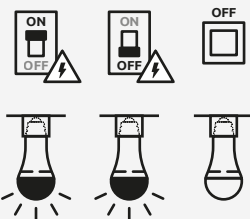

Product name Modee Smart Lighting LED Globe A78 Emergency 7,5W E27 180° 4000K (806 lumen)
Valid from 2024.11.21.

Order it online! www.smokingacc.hu
 Email us: info@smokingacc.hu

PRODUCT DETAILS

Color Mode	Single Color
Material	Aluminium, Plastic
Shape	Globe A78
Base	E27
Wattage	7,5W
Wattage reference	60W
Lumen Output	806 lumen on AC220-240V 250 lumen on battery
Lumen/wattage	107,5 lumen/watt
Power factor	>0,5
Voltage	AC220-240V 50/60Hz
Beam Angle	180°
Dimmable	No
Dimensions	H157xD78mm
Energy label (new)	F
Lifetime	15.000h / 300x full charge
Worktime on battery	3 hours
Battery	2000mAh Li-ion Rechargeable Built-in Battery
Replaceable battery	No
Charging time	24 hours
CRI	≥80
IP	IP20

HOW DOES THE PRODUCT WORK ON BATTERY?

If your Modee Smart Lighting LED Emergency Globe A78 product is applied in a lamp and has been charged for at least 24 hours, when electricity goes off you can simply unscrew and hold it in your hand by the base, it will light up. You can also apply the hanger on the base and hang it where you need.